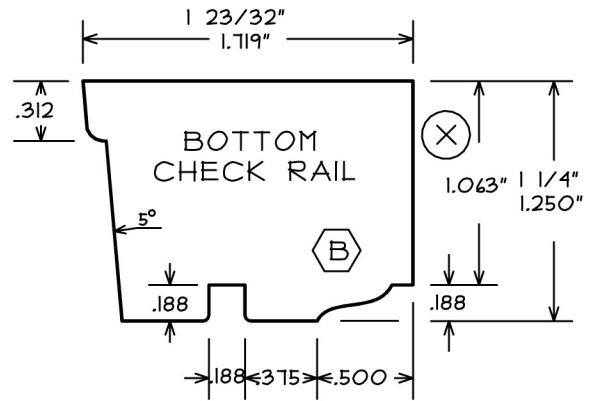

Ohio Sash Detail

SSB D/H SASH DETAIL

B & B WOOD PRODUCTS
CLEVELAND, OHIO

DATE:	1/25/07	SCALE:	FULL
APPROVED BY:	DATE:		
REVISED BY:	DATE:		

PRINT NO: **S-12507**