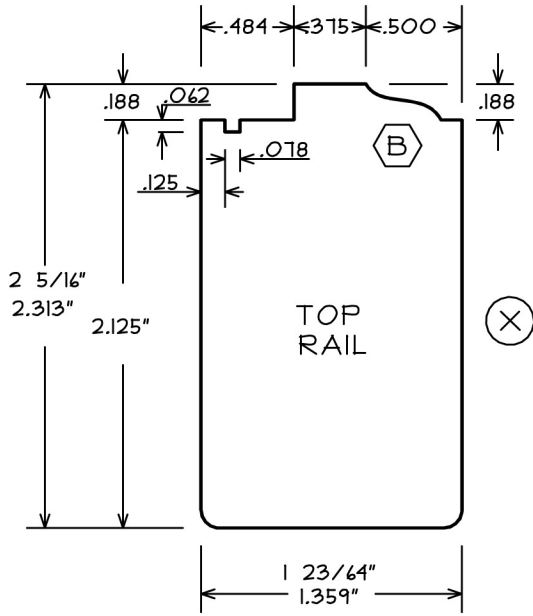

Ohio Sash Detail

SSB D/H SASH DETAIL

B & B WOOD PRODUCTS
CLEVELAND, OHIO

DATE:	1/25/07	SCALE:	FULL
APPROVED BY:	DATE:		
REVISED BY:	DATE:		

PRINT NO: **S-12507**