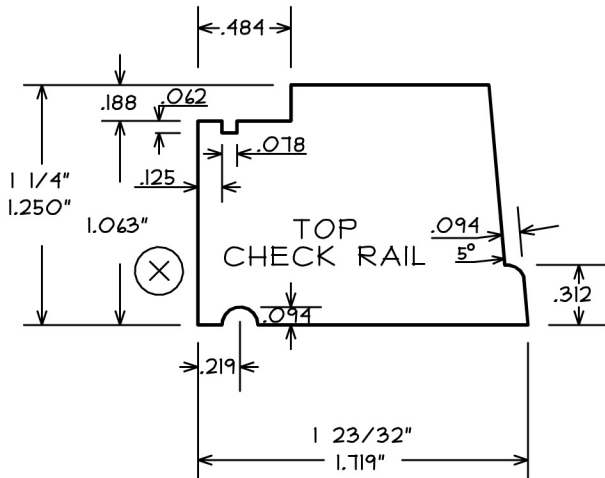

Ohio Sash Detail

SSB D/H SASH DETAIL

B & B WOOD PRODUCTS
CLEVELAND, OHIO

DATE:	1/25/07	SCALE:	FULL
APPROVED BY:	DATE:		
REVISED BY:	DATE:		

PRINT NO: **S-12507**