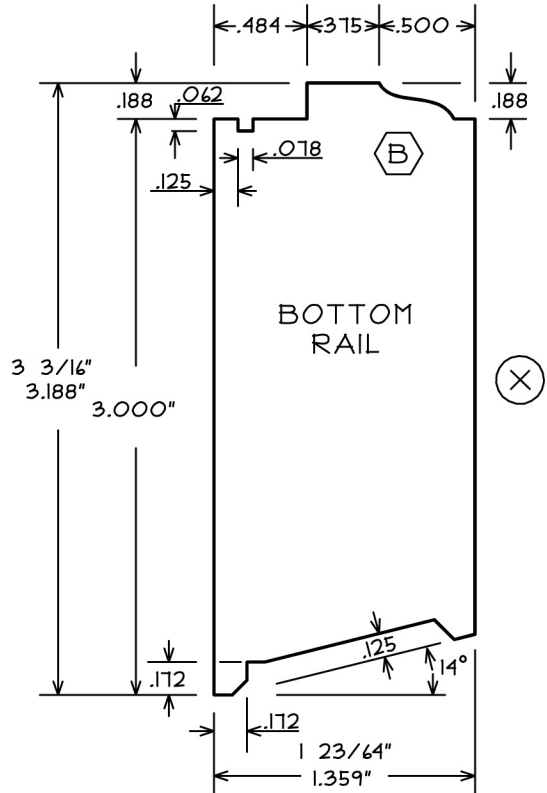

Ohio Sash Detail

SSB D/H SASH DETAIL

B & B WOOD PRODUCTS
CLEVELAND, OHIO

DATE:	1/25/07	SCALE:	FULL
APPROVED BY:	DATE:		
REVISED BY:	DATE:		

PRINT NO: **S-12507**