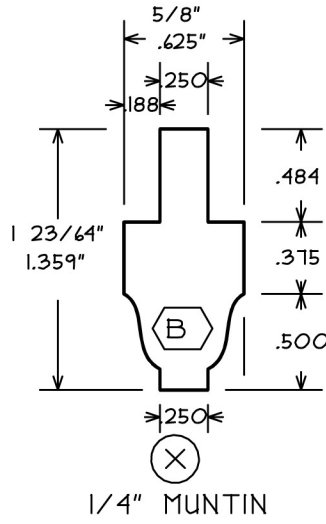

Ohio Sash Detail

SSB D/H SASH DETAIL

B & B WOOD PRODUCTS
CLEVELAND, OHIO

DATE:	1/25/07	SCALE:	FULL
APPROVED BY:	DATE:		
REVISED BY:	DATE:		

PRINT NO: **S-12507**