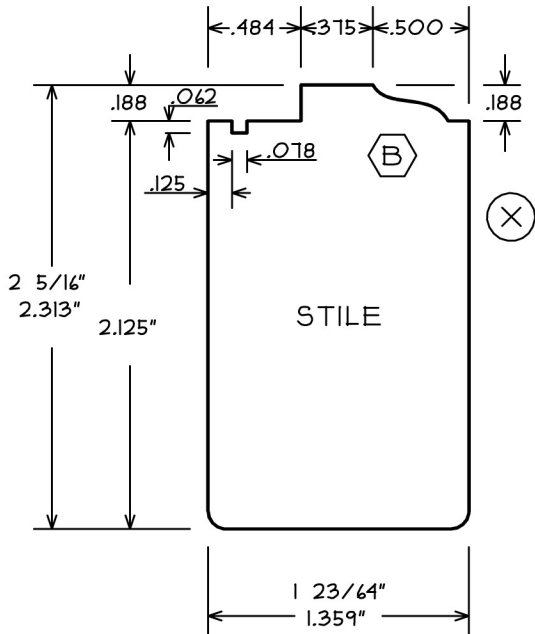

Ohio Sash Detail

SSB D/H SASH DETAIL

B & B WOOD PRODUCTS
CLEVELAND, OHIO

DATE:	1/25/07	SCALE:	FULL
APPROVED BY:	DATE:		
REVISED BY:	DATE:		

PRINT NO: **S-12507**