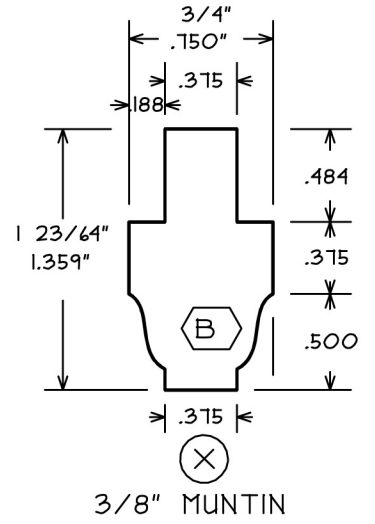

Ohio Sash Detail

SSB D/H SASH DETAIL

B & B WOOD PRODUCTS
CLEVELAND, OHIO

DATE:	1/25/07	SCALE:	FULL
APPROVED BY:	DATE:		
REVISED BY:	DATE:		

PRINT NO: **S-12507**