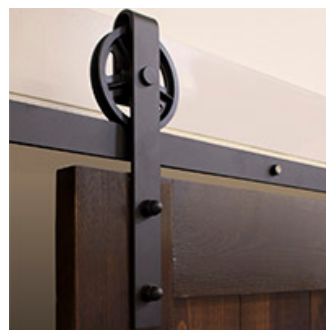

New from Fypon. 6" and 9" Distinction Door and Window Crossheads and end caps allow for a unique crosshead size. 6" and 9" heights are available in widths from 24" to 216". End caps are available in widths 1-1/2", 3-1/2", 7" and 11". B&B is stocking the 6" & 9" header and 7" and 11" end caps for your assembly or assembled in our mill.