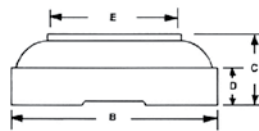

TRADITIONAL SQUARE ALUMINUM COLUMNS

• Pre-Finished • Load Bearing • Low Maintenance • Available in Fluted, Recessed Panel, or Plain

4", 6", and 8" columns have two staves each.

10" Columns have four staves each.

Standard Cast Aluminum Cap and Base

WHITE SQUARE FLUTED COLUMN DIMENSIONS				
Col. Size	# of Staves	A	B	C
4"	2	4-1/4"	6-1/4"	3-3/8"
6"	2	5-1/2"	8-1/4"	4-5/8"
8"	2	7-1/2"	10-3/16"	6-5/8"
10"	4	9-3/8"	12-1/4"	8-1/2"

CAP AND BASE DIMENSIONS				
Col. Size	B	C	D	E
4"	6-1/4"	1-7/8"	15/16"	4-3/8"
6"	8-1/4"	2-3/4"	1-1/2"	5-9/16"
8"	10-3/16"	2-3/4"	1-1/2"	7-9/16"
10"	12-1/4"	3"	1-11/16"	9-7/16"

AVAILABLE SIZES	
4" x 8'	8" x 8'
4" x 10'	8" x 9'
6" x 8'	8" x 10'
6" x 9'	10" x 8'
6" x 10'	10" x 9'
	10" x 10'

DIMENSION DATA IN INCHES				
Col. Dia.	# Staves in Whole Column	# Staves in 1/2 Column	Column O.D.	Column I.D.
6"	3	2	5-3/4	4-15/16
8"	3	2	7-3/4	7
10"	4	2	9-9/16	8-3/4
12"	5	3	11-7/16	10-5/8

AVAILABLE SIZES
6" x 8'
6" x 9'
6" x 10'
8" x 8'
8" x 9'
8" x 10'
10" x 8'
10" x 9'
10" x 10'
12" x 8'
12" x 9'
12" x 10'
12" x 12'