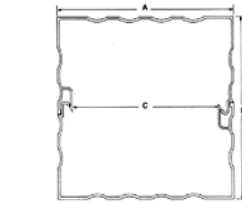

TRADITIONAL SQUARE ALUMINUM COLUMNS

• Pre-Finished • Load Bearing • Low Maintenance • Available in Fluted, Recessed Panel, or Plain

4", 6", and 8" columns have two staves each.

10" Columns have four staves each.

Standard Cast Aluminum Cap and Base

WHITE SQUARE FLUTED COLUMN DIMENSIONS				
Col. Size	# of Staves	A	B	C
4"	2	4-1/4"	6-1/4"	3-3/8"
6"	2	5-1/2"	8-1/4"	4-5/8"
8"	2	7-1/2"	10-3/16"	6-5/8"
10"	4	9-3/8"	12-1/4"	8-1/2"

CAP AND BASE DIMENSIONS				
Col. Size	B	C	D	E
4"	6-1/4"	1-7/8"	15/16"	4-3/8"
6"	8-1/4"	2-3/4"	1-1/2"	5-9/16"
8"	10-3/16"	2-3/4"	1-1/2"	7-9/16"
10"	12-1/4"	3"	1-11/16"	9-7/16"

AVAILABLE SIZES	
4" x 8'	8" x 8'
4" x 10'	8" x 9'
6" x 8'	8" x 10'
6" x 9'	10" x 8'
6" x 10'	10" x 9'
	10" x 10'

DIMENSION DATA IN INCHES				
Col. Dia.	# Staves in Whole Column	# Staves in 1/2 Column	Column O.D.	Column I.D.
6"	3	2	5-3/4	4-15/16
8"	3	2	7-3/4	7
10"	4	2	9-9/16	8-3/4
12"	5	3	11-7/16	10-5/8

AVAILABLE SIZES
6" x 8'
6" x 9'
6" x 10'
8" x 8'
8" x 9'
8" x 10'
10" x 8'
10" x 9'
10" x 10'
12" x 8'
12" x 9'
12" x 10'
12" x 12'