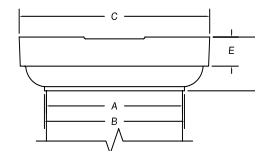

CAP AND BASE DIMENSIONS				
Col. Size	B	C	D	E
4"	6-1/4"	1-7/8"	15/16"	4-3/8"
6"	8-1/4"	2-3/4"	1-1/2"	5-9/16"
8"	10-3/16"	2-3/4"	1-1/2"	7-9/16"
10"	12-1/4"	3"	1-11/16"	9-7/16"

AVAILABLE SIZES	
4" x 8'	8" x 8'
4" x 10'	8" x 9'
6" x 8'	8" x 10'
6" x 9'	10" x 8'
6" x 10'	10" x 9'
	10" x 10'

WHITE FLUTED ROUND ALUMINUM COLUMN

Round fluted aluminum columns are no-taper and have been designed to provide a lifetime of structural integrity. Columns are pre-finished and load bearing.

STANDARD CAPS AND BASES (Dimensions in inches on columns and bases)					
Col. Dia.	A	B	C	D	E
6"	5-3/4	6-1/16	7-1/2	2-1/8	1-1/16
8"	7-5/8	8	10	2-11/16	1-1/4
10"	9-9/16	10	12-1/2	3-3/8	1-5/8
12"	11-7/16	12	15	4	2

DIMENSION DATA IN INCHES				
Col. Dia.	# Staves in Whole Column	# Staves in 1/2 Column	Column O.D.	Column I.D.
6"	3	2	5-3/4	4-15/16
8"	3	2	7-3/4	7
10"	4	2	9-9/16	8-3/4
12"	5	3	11-7/16	10-5/8

AVAILABLE SIZES
6" x 8'
6" x 9'
6" x 10'
8" x 8'
8" x 9'
8" x 10'
10" x 8'
10" x 9'
10" x 10'
12" x 8'
12" x 9'
12" x 10'
12" x 12'

STD. CAP & BASE

Heritage, Legend, and Elite Square Aluminum Columns

WHITE RECESSED PANEL HERITAGE COLUMN						
Nominal Size	STD. Lengths	A	B	C		
6"	8', 9', 10'	5-1/2"	8-1/2"	2-3/4"		
8"	8', 9', 10'	7-1/2"	10-1/2"	2-3/4"		
TEXTURED PLAIN ELITE COLUMN						
Nominal Size	STD. Lengths	A	B	C	D	E
6"	8', 9', 10'	5-1/2"	7-1/4"	5"	3"	10-1/2"
8"	8', 9', 10'	7-1/2"	9-1/4"	5"	3"	12-1/2"
TEXTURED PLAIN LEGEND COLUMN						
Nominal Size	STD. Lengths	A	B	C		
6"	8', 9', 10'	5-1/2"	7-1/4"	5"		
8"	8', 9', 10'	7-1/2"	9-1/4"	5"		