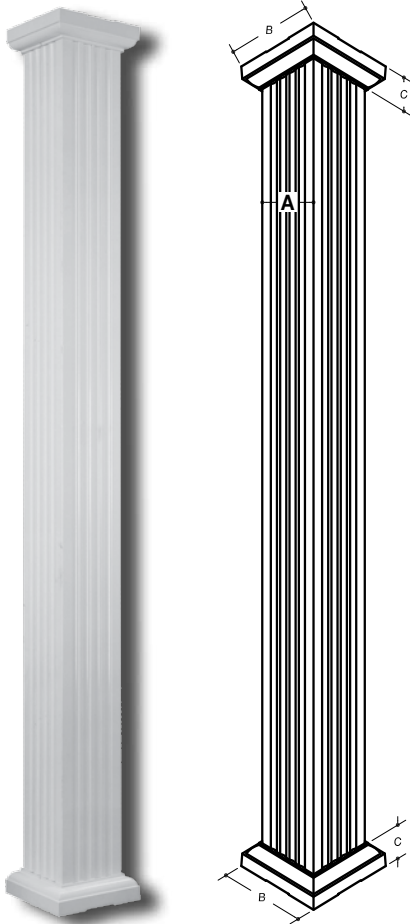

TRADITIONAL SQUARE ALUMINUM COLUMNS

• Pre-Finished • Load Bearing • Low Maintenance • Available in Fluted, Recessed Panel, or Plain

4", 6", and 8" columns have two staves each.

10" Columns have four staves each.

Standard Cast Aluminum Cap and Base

WHITE SQUARE FLUTED COLUMN DIMENSIONS				
Col. Size	# of Staves	A	B	C
4"	2	4-1/4"	6-1/4"	3-3/8"
6"	2	5-1/2"	8-1/4"	4-5/8"
8"	2	7-1/2"	10-3/16"	6-5/8"
10"	4	9-3/8"	12-1/4"	8-1/2"

CAP AND BASE DIMENSIONS				
Col. Size	B	C	D	E
4"	6-1/4"	1-7/8"	15/16"	4-3/8"
6"	8-1/4"	2-3/4"	1-1/2"	5-9/16"
8"	10-3/16"	2-3/4"	1-1/2"	7-9/16"
10"	12-1/4"	3"	1-11/16"	9-7/16"

AVAILABLE SIZES	
4" x 8'	8" x 8'
4" x 10'	8" x 9'
6" x 8'	8" x 10'
6" x 9'	10" x 8'
6" x 10'	10" x 9'
	10" x 10'

DIMENSION DATA IN INCHES				
Col. Dia.	# Staves in Whole Column	# Staves in 1/2 Column	Column O.D.	Column I.D.
6"	3	2	5-3/4	4-15/16
8"	3	2	7-3/4	7
10"	4	2	9-9/16	8-3/4
12"	5	3	11-7/16	10-5/8

AVAILABLE SIZES
6" x 8'
6" x 9'
6" x 10'
8" x 8'
8" x 9'
8" x 10'
10" x 8'
10" x 9'
10" x 10'
12" x 8'
12" x 9'
12" x 10'
12" x 12'