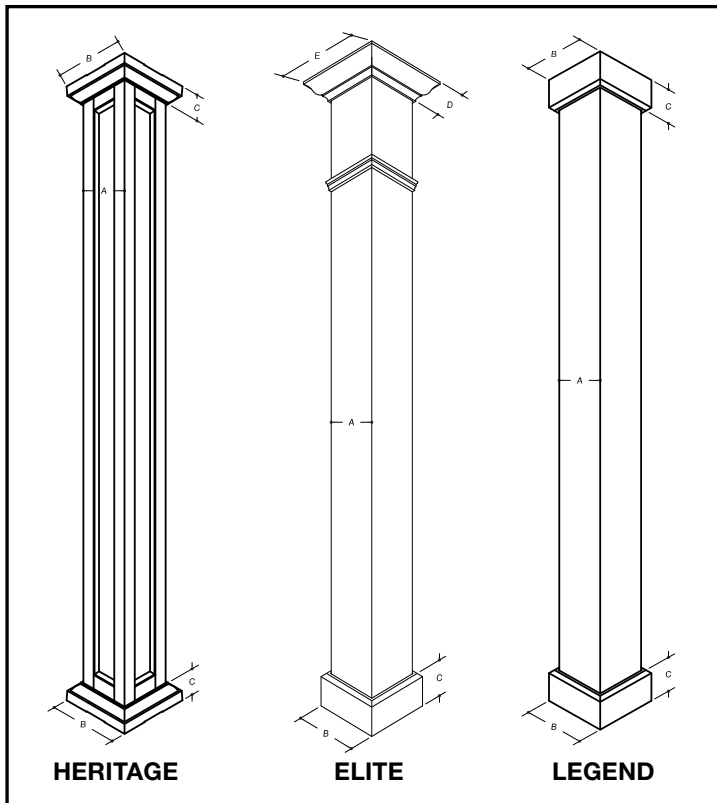

CAP AND BASE DIMENSIONS				
Col. Size	B	C	D	E
4"	6-1/4"	1-7/8"	15/16"	4-3/8"
6"	8-1/4"	2-3/4"	1-1/2"	5-9/16"
8"	10-3/16"	2-3/4"	1-1/2"	7-9/16"
10"	12-1/4"	3"	1-11/16"	9-7/16"

AVAILABLE SIZES	
4" x 8'	8" x 8'
4" x 10'	8" x 9'
6" x 8'	8" x 10'
6" x 9'	10" x 8'
6" x 10'	10" x 9'
	10" x 10'

WHITE FLUTED ROUND ALUMINUM COLUMN

Round fluted aluminum columns are no-taper and have been designed to provide a lifetime of structural integrity. Columns are pre-finished and load bearing.

STANDARD CAPS AND BASES (Dimensions in inches on columns and bases)					
Col. Dia.	A	B	C	D	E
6"	5-3/4	6-1/16	7-1/2	2-1/8	1-1/16
8"	7-5/8	8	10	2-11/16	1-1/4
10"	9-9/16	10	12-1/2	3-3/8	1-5/8
12"	11-7/16	12	15	4	2

DIMENSION DATA IN INCHES				
Col. Dia.	# Staves in Whole Column	# Staves in 1/2 Column	Column O.D.	Column I.D.
6"	3	2	5-3/4	4-15/16
8"	3	2	7-3/4	7
10"	4	2	9-9/16	8-3/4
12"	5	3	11-7/16	10-5/8

AVAILABLE SIZES
6" x 8'
6" x 9'
6" x 10'
8" x 8'
8" x 9'
8" x 10'
10" x 8'
10" x 9'
10" x 10'
12" x 8'
12" x 9'
12" x 10'
12" x 12'

STD. CAP & BASE

Heritage, Legend, and Elite Square Aluminum Columns

WHITE RECESSED PANEL HERITAGE COLUMN						
Nominal Size	STD. Lengths	A	B	C		
6"	8', 9', 10'	5-1/2"	8-1/2"	2-3/4"		
8"	8', 9', 10'	7-1/2"	10-1/2"	2-3/4"		
TEXTURED PLAIN ELITE COLUMN						
Nominal Size	STD. Lengths	A	B	C	D	E
6"	8', 9', 10'	5-1/2"	7-1/4"	5"	3"	10-1/2"
8"	8', 9', 10'	7-1/2"	9-1/4"	5"	3"	12-1/2"
TEXTURED PLAIN LEGEND COLUMN						
Nominal Size	STD. Lengths	A	B	C		
6"	8', 9', 10'	5-1/2"	7-1/4"	5"		
8"	8', 9', 10'	7-1/2"	9-1/4"	5"		