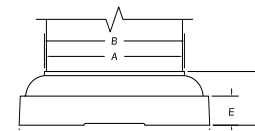

Standard Cast Aluminum Cap and Base

WHITE SQUARE FLUTED COLUMN DIMENSIONS				
Col. Size	# of Staves	A	B	C
4"	2	4-1/4"	6-1/4"	3-3/8"
6"	2	5-1/2"	8-1/4"	4-5/8"
8"	2	7-1/2"	10-3/16"	6-5/8"
10"	4	9-3/8"	12-1/4"	8-1/2"

CAP AND BASE DIMENSIONS				
Col. Size	B	C	D	E
4"	6-1/4"	1-7/8"	15/16"	4-3/8"
6"	8-1/4"	2-3/4"	1-1/2"	5-9/16"
8"	10-3/16"	2-3/4"	1-1/2"	7-9/16"
10"	12-1/4"	3"	1-11/16"	9-7/16"

AVAILABLE SIZES	
4" x 8'	8" x 8'
4" x 10'	8" x 9'
6" x 8'	8" x 10'
6" x 9'	10" x 8'
6" x 10'	10" x 9'
	10" x 10'

WHITE FLUTED ROUND ALUMINUM COLUMN

Round fluted aluminum columns are no-taper and have been designed to provide a lifetime of structural integrity. Columns are pre-finished and load bearing.

STANDARD CAPS AND BASES (Dimensions in inches on columns and bases)					
Col. Dia.	A	B	C	D	E
6"	5-3/4	6-1/16	7-1/2	2-1/8	1-1/16
8"	7-5/8	8	10	2-11/16	1-1/4
10"	9-9/16	10	12-1/2	3-3/8	1-5/8
12"	11-7/16	12	15	4	2

DIMENSION DATA IN INCHES				
Col. Dia.	# Staves in Whole Column	# Staves in 1/2 Column	Column O.D.	Column I.D.
6"	3	2	5-3/4	4-15/16
8"	3	2	7-3/4	7
10"	4	2	9-9/16	8-3/4
12"	5	3	11-7/16	10-5/8

AVAILABLE SIZES
6" x 8'
6" x 9'
6" x 10'
8" x 8'
8" x 9'
8" x 10'
10" x 8'
10" x 9'
10" x 10'
12" x 8'
12" x 9'
12" x 10'
12" x 12'