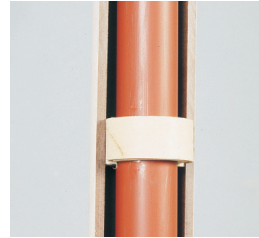

Basement Pole / Lally Column Covers

Lally Column & Basement Pole Covers

are attractive options for covering metal column and basement poles. Our economical wood covers make it easy to beautify your metal columns or basement poles. Our covers are water and pest resistant, and are available in paint-grade wood or maple, oak or custom veneers. Installation is simple—height and width can be cut to fit, and covers can be field oiled or stained to match any decor.

- Water and Pest Resistant
- Easy Assembly
- No Sharp Edges
- Can Also Be Used with Fireplace Mantles
- Made in the U.S.A.

B&B Wood Products
store.bbwood.com
216-292-6555

Specifications:

- Product comes unfinished
- Species: Maple or oak veneer
- Paint grade also available
- Product is naturally resistant to bugs and water
- Size – fits 3 to 4 inch diameter pole
- Inside diameter 4.375"
- Outside diameter 5.375"
- Other sizes available for quotation

B&B Wood Products
store.bbwood.com
216-292-6555

Easy Installation

Attach spacers and glue in biscuits provided

Hold together with nylon ties provided until glue dries

Before

After

Veneer Options *(call for custom options)*