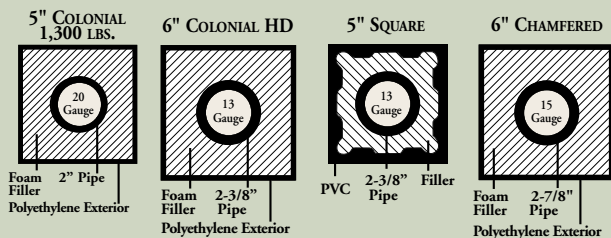

The PermaPost® is made from a super low maintenance polyethylene and is finished white. For a warm and inviting decorative look for your

front porch, choose from either the 5" or 6" Colonial post, the 5" square post, or the 6" Chamfered post.

PermaPosts®

Perma Lamp Posts

The Perma Lamp Post is an attractive way to light a drive or garden area. The pipe in the center is designed to allow a wire to be easily installed. The 2⁷/₈" pipe fits most outdoor lamp fixtures.