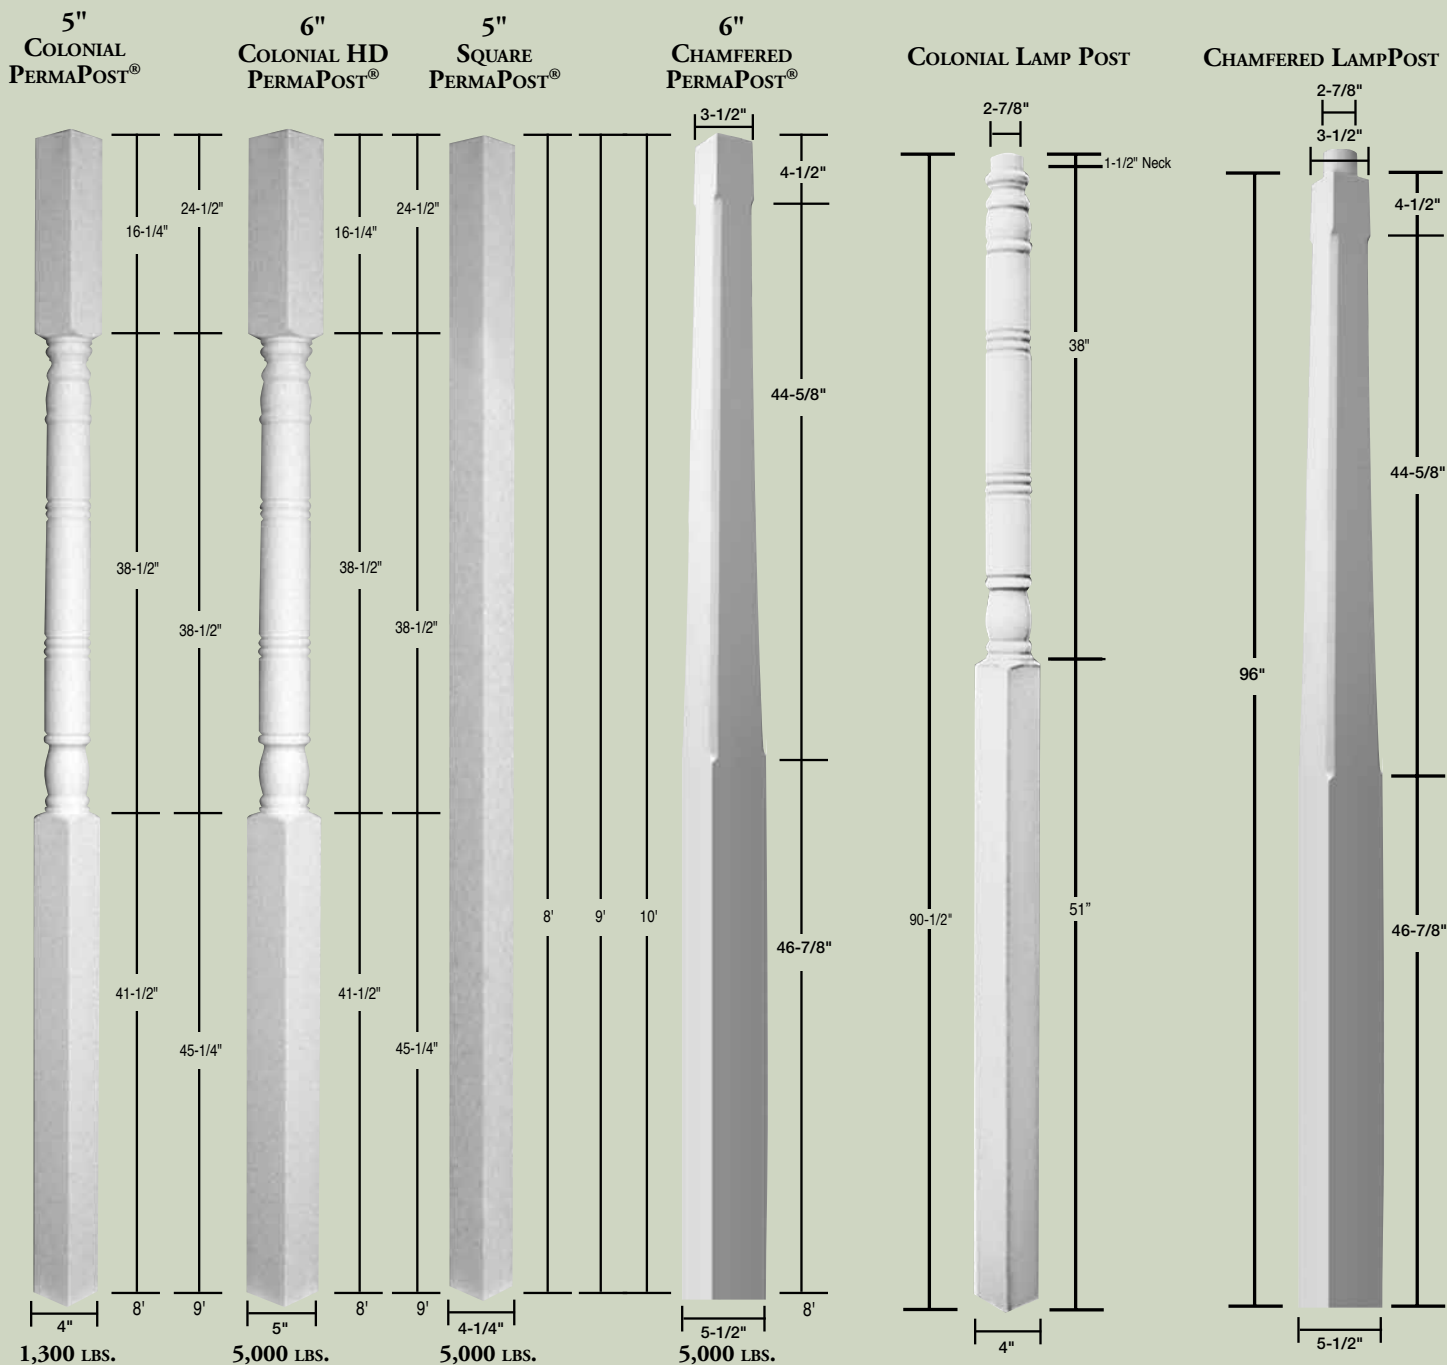

The PermaPost® is made from a super low maintenance polyethylene and is finished white. For a warm and inviting decorative look for your

front porch, choose from either the 5" or 6" Colonial post, the 5" square post, or the 6" Chamfered post.

PermaPosts®

Perma Lamp Posts

The Perma Lamp Post is an attractive way to light a drive or garden area. The pipe in the center is designed to allow a wire to be easily installed. The 2⁷/₈" pipe fits most outdoor lamp fixtures.