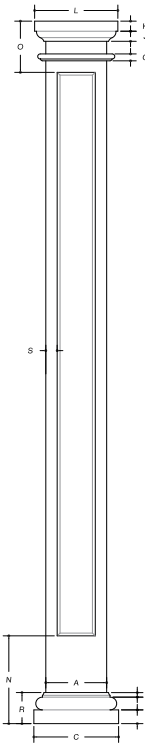

Recessed Panel **PERMA**Cast® Columns

RECESSED PANEL INSIDE DIMENSION

Inside dimension may vary up to 1/8".
Splitting a column will decrease inside dimension 1/8".

Col. Size	Inside
8"	5-5/8"
10"	7-1/2"
12"	9-1/2"
14"	11"

↑
**Inside
Dimension**
↓

Neck mould is adjustable and can be applied anywhere on column.

Square Column with Poly Tuscan Cap and Base

SQUARE RECESSED PANEL PERMACAST® COLUMN DIMENSIONS (In Inches)*

Column Size	A	C	D	E	F	G	J	K	L	N	O	R	S	Recess Depth	Lengths Available (ft.)
8"	8"	11 1/8"	1 7/8"	1 3/4"	5/8"	1"	1 3/8"	1 3/8"	10 15/16"	12"	7"	4 1/4"	1 1/2"	1/2"	8,9,10
10"	10"	13 1/16"	2 1/4"	2 3/16"	3/4"	1 1/4"	1 1/4"	1 13/16"	12 3/4"	14 1/2"	8 1/2"	5 3/16"	1 1/2"	1/2"	8,9,10
12"	12"	16 9/16"	2 13/16"	2 3/8"	7/8"	1 1/4"	1 1/4"	2 1/16"	16 11/16"	18"	10 1/2"	6 1/16"	2 1/4"	3/16"	8,9,10,12,14
14"	14"	19 3/8"	3 3/8"	2 7/8"	1 1/16"	1 1/8"	2 1/16"	2 1/2"	19 1/16"	21"	12 1/4"	7 9/16"	2 3/8"	3/4"	8,10,14

See page 16 for Ornamental Capital dimensions.