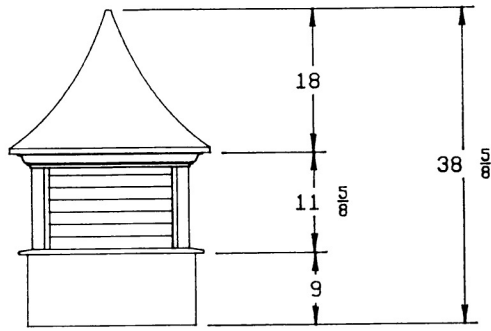

Governor Cupolas

Redwood
Governor 25 x 33