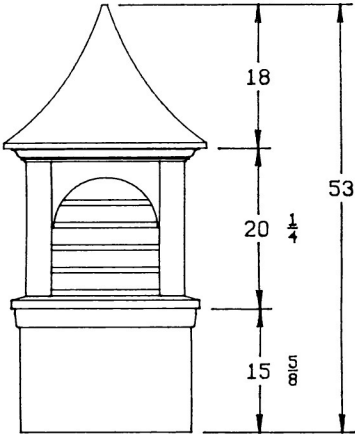

Estate Cupolas

Primed
Charleston