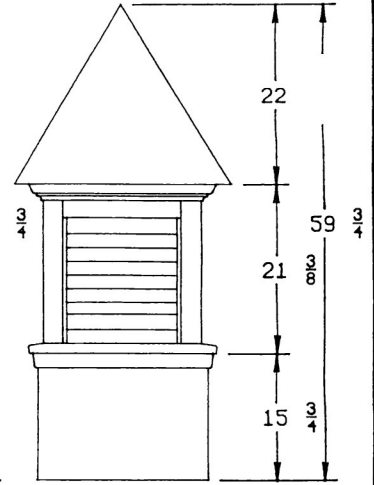

Cedar
Hampton