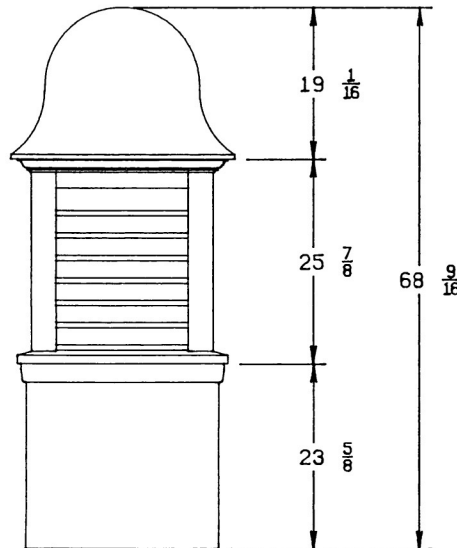

Primed
Richmond