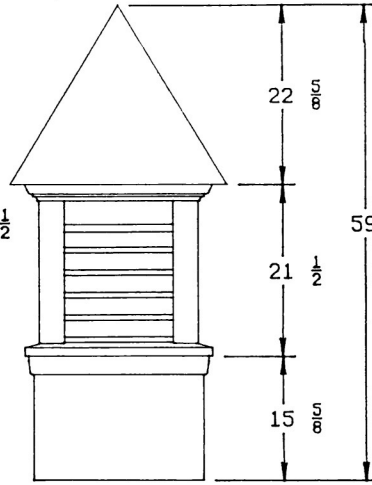

Primed
Hampton