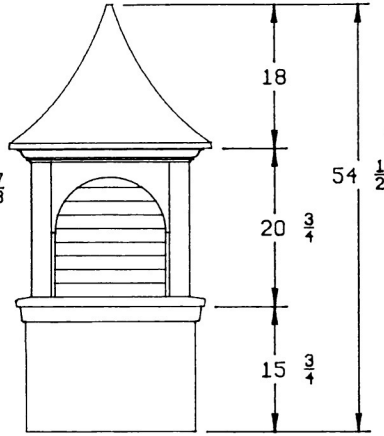

Cedar
Charleston