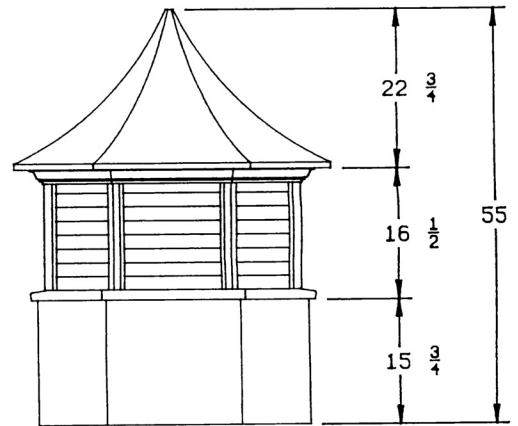

# President Cupolas

Redwood  
President 36 x 37  
(Hexagon)

Cedar  
President 36 x 37  
(Hexagon)

Redwood  
President 42 x 48  
(Hexagon)

Cedar  
President 42 x 48  
(Hexagon)

NEW Cedar  
President 43 x 72  
(Octagon)