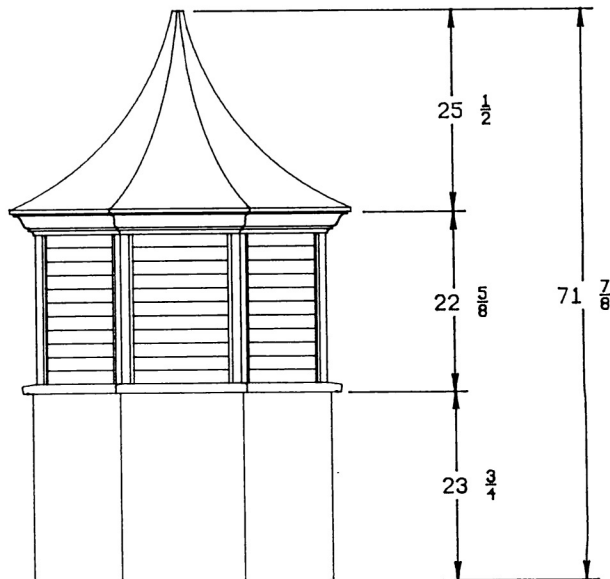

# Governor Cupolas

Redwood  
Governor 25 x 33

Cedar  
Governor 25 x 33

Redwood  
Governor 28 x 45

Cedar  
Governor 28 x 45

Redwood  
Governor 36 x 55

Cedar  
Governor 36 x 55

# President Cupolas

Redwood  
President 36 x 37  
(Hexagon)

Cedar  
President 36 x 37  
(Hexagon)

Redwood  
President 42 x 48  
(Hexagon)

Cedar  
President 42 x 48  
(Hexagon)

NEW Cedar  
President 43 x 72  
(Octagon)