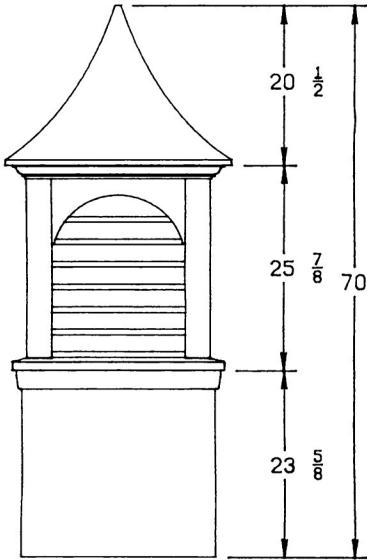

Primed
Hydepark