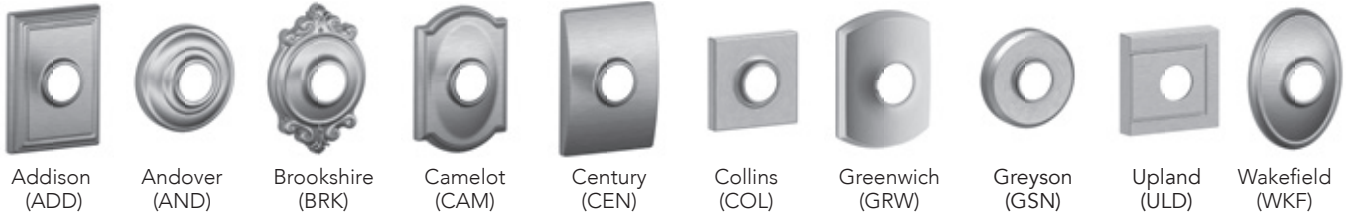

Stand out *effortlessly*.

Schlage's Decorative Collections make it easy to match our strength to your style. With more than 1,000 customized design and finish options in all, your decor will be limited by only your imagination.

Pair a knob or lever with our inspired decorative trim options to bring your vision to life.*

* LOCKS SHIP COMPLETE WITH TRIM ATTACHED

Follow these steps for pricing decorative combinations:

1. Locate the list price of the handleset in the Handlesets section.
2. Use the chart below to find the list price adder for the matching Decorative Collection upgrade.
3. Add the list prices together for the total list price of the new combination.

FOR F60 / F59 / F93 / F94 / FE285 / FE489 / FBE489

FINISHES AVAILABLE represented by \$\$

Decorative trim finish	605	505	608	609	618	619	620	621	622	625	626	716
Addison (ADD)	•	•	•	\$\$	•	\$\$	•	\$\$	\$\$	\$\$	\$\$	\$\$
Andover (AND)*	\$\$	v	•	\$\$	•	\$\$	\$\$	•	\$\$	\$\$	\$\$	\$\$
Brookshire (BRK)	•	•	•	\$\$	•	\$\$	•	•	•	•	•	\$\$
Camelot (CAM)	\$\$	\$\$	\$\$	\$\$	•	\$\$	\$\$	•	\$\$	\$\$	•	\$\$
Century (CEN)	•	•	•	•	v***	\$\$	•	•	\$\$	\$\$	\$\$	\$\$
Collins (COL)	•	•	\$\$	•	•	\$\$	•	•	\$\$	\$\$	•	\$\$
Greenwich (GRW)	•	•	•	•	\$\$\$***	\$\$	•	•	\$\$	\$\$	\$\$	\$\$
Greyson (GSN)*	•	•	•	•	\$\$\$***	\$\$	•	•	\$\$	\$\$	•	\$\$
Upland (ULD)**	•	•	•	•	•	\$\$	•	•	•	•	•	•
Wakefield (WKF)*	•	•	•	•	\$\$\$***	\$\$	•	•	•	\$\$	\$\$\$***	\$\$